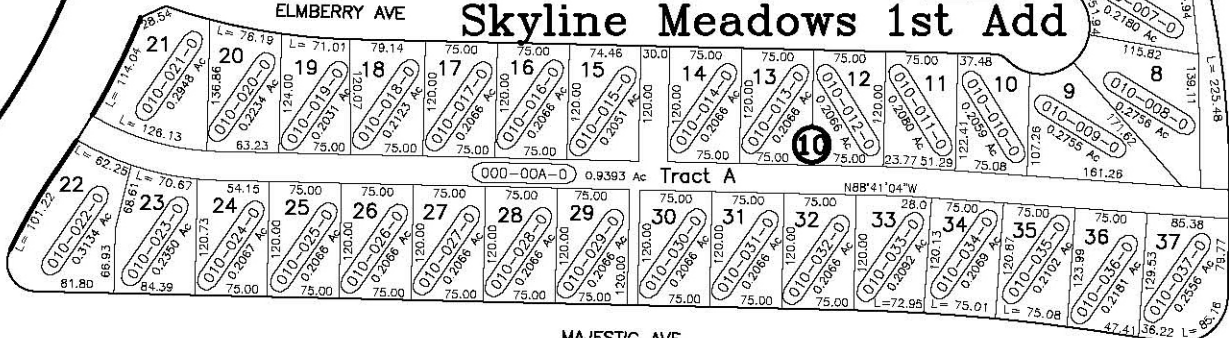

RADCLIFF ST

APOLLO ST

HALLEY ST

POLARIS ST

THAYER ST

BENT GRASS LN

CORRIGAN ST

ELMBERRY AVE

Skyline Meadows 1st Add

MAJESTIC AVE

000-00C-0 0.9986 Ac Tract C

000-00E-0 0.3422 Ac

84-522 Ac

N88°41'04"W